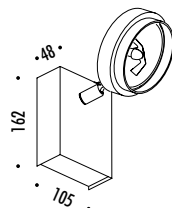

DESIGN 2001
LAMPADA DA PARETE O DA SOFFITTO ALOGENA / LED
RIFLETTORE ORIENTABILE - METALLO
WALL OR CEILING HALOGEN / LED LAMP
ADJUSTABLE REFLECTOR - METAL

CE IP 20 1.5m

DESIGN 2001
LAMPADA DA PARETE O DA SOFFITTO
RIFLETTORE ORIENTABILE - METALLO
WALL OR CEILING LAMP
ADJUSTABLE REFLECTOR - METAL

CE IP 20 1.5m

CODICE / CODE	FINITURA / FINISHING	PREZZO / PRICE €	CARATTERISTICHE / TECHNICAL INFO
158003	BIANCO OPACO / MATT WHITE	195,00	230 / 240 V - 50 / 60 Hz - MAX 60 W 12 V - G53 LAMPADINA NON INCLUSA - VEDI PAG. 139 - 141 DIMMERABILE CON IGBT BULBS NOT INCLUDED - SEE PAGE 139 - 141 DIMMABLE WITH IGBT

KIT ACCESSORI OPZIONALI / OPTIONAL ACCESSORY KITS

133100	STANDARD	25,00	DARKLIGHT

CODICE / CODE	FINITURA / FINISHING	PREZZO / PRICE €	CARATTERISTICHE / TECHNICAL INFO
158703	BIANCO OPACO / MATT WHITE	320,00	SPOT 1 / 35 HALIDE 220 / 240 V - 50 / 60 Hz - 35 W - GX8,5 LAMPADINA NON INCLUSA - VEDI PAG. 141 NON DIMMERABILE BULB NOT INCLUDED - SEE PAGE 141 NOT DIMMABLE

KIT ACCESSORI OPZIONALI / OPTIONAL ACCESSORY KITS

133100	STANDARD	25,00	DARKLIGHT

158803	BIANCO OPACO / MATT WHITE	340,00	SPOT 1 / 70 HALIDE 220 / 240 V - 50 / 60 Hz - 70 W - GX8,5 LAMPADINA NON INCLUSA - VEDI PAG. 141 NON DIMMERABILE BULB NOT INCLUDED - SEE PAGE 141 NOT DIMMABLE

KIT ACCESSORI OPZIONALI / OPTIONAL ACCESSORY KITS

133100	STANDARD	25,00	DARKLIGHT