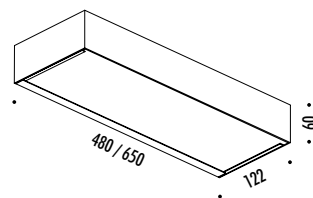

DESIGN 2009
LAMPADA DA PARETE - METALLO - VETRO
WALL LAMP - METAL - GLASS

CE IP 20

CODICE / CODE	FINITURA / FINISHING	PREZZO / PRICE €	CARATTERISTICHE / TECHNICAL INFO
152001	CROMO LUCIDO / POLISHED CHROME	290,00	ECO 36 220 / 240 V - 50 / 60 Hz - 36 W - 2G11 LAMPADINA INCLUSA - NON DIMMERABILE BULB INCLUDED - NOT DIMMABLE
152003	BIANCO OPACO / MATT WHITE	290,00	
152004	NERO OPACO / MATT BLACK	290,00	
			COD. 50720830 FLUORESCENT - 36 W INCLUDED
151401	CROMO LUCIDO / POLISHED CHROME	370,00	ECO 80 220 / 240 V - 50 / 60 Hz - 80 W - 2G11 LAMPADINA INCLUSA - NON DIMMERABILE BULB INCLUDED - NOT DIMMABLE
151403	BIANCO OPACO / MATT WHITE	370,00	
151404	NERO OPACO / MATT BLACK	370,00	
			COD. 50720480 FLUORESCENT - 80 W INCLUDED