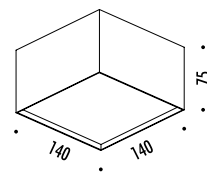

CODICE / CODE	FINITURA / FINISHING	PREZZO / PRICE €	CARATTERISTICHE / TECHNICAL INFO
106103	BIANCO OPACO / MATT WHITE	245,00	220 / 240 V - 50 / 60 Hz - MAX 60 W - R7s LAMPADINA INCLUSA BULB INCLUDED
			COD. 50720990 HALOGEN - 48 W INCLUDED