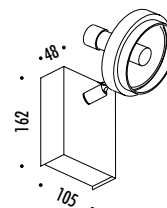

DESIGN 2001
LAMPADA DA PARETE O DA SOFFITTO
RIFLETTORE ORIENTABILE - METALLO
WALL OR CEILING LAMP
ADJUSTABLE REFLECTOR - METAL

CE IP 20 1.5m