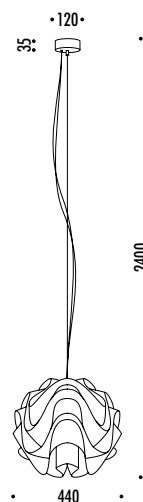

DESIGN DAVIDE GROPPI - ALBERTO ZATTIN - 2000
DESIGN PARALUME POUL CHRISTIANSEN - LE KLINT - 1971
LAMPADA DA SOSPENSIONE - METALLO - PVC
SUSPENSION LAMP - METAL - PVC

CE IP 20