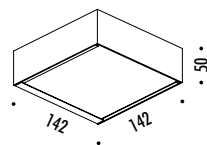

CE IP 20

CODICE / CODE	FINITURA / FINISHING	PREZZO / PRICE €	CARATTERISTICHE / TECHNICAL INFO
165001	CROMO LUCIDO / POLISHED CHROME	305,00	220 / 240 V - 50 / 60 Hz - 15 W LED - 350 mA DC - 3000 °K NON DIMMERABILE NOT DIMMABLE
165003	BIANCO OPACO / MATT WHITE	305,00	
165004	NERO OPACO / MATT BLACK	305,00	
165014	CROMO SPAZZOLATO / BRUSHED CHROME	305,00	

DESIGN DAVIDE GROPPI - ALBERTO ZATTIN - 2001
LAMPADA DA PARETE - METALLO - VETRO
WALL LAMP - METAL - GLASS

CE IP 20 0.5m

CODICE / CODE	FINITURA / FINISHING	PREZZO / PRICE €	CARATTERISTICHE / TECHNICAL INFO
104601	CROMO LUCIDO / POLISHED CHROME	210,00	220 / 240 V - 50 / 60 Hz - MAX 100 W - R7s LAMPADINA INCLUSA BULB INCLUDED
104603	BIANCO OPACO / MATT WHITE	210,00	
104604	NERO OPACO / MATT BLACK	210,00	
104614	CROMO SPAZZOLATO / BRUSHED CHROME	210,00	
			COD. 50721000 HALOGEN - 80 W INCLUDED