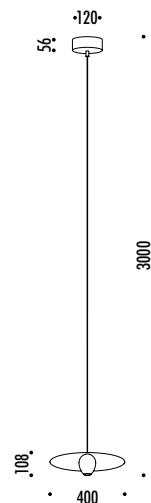

DESIGN MASSIMILIANO ALAJMO - RAFFAELE ALAJMO - 2010
LAMPADA DA SOSPENSIONE ALOGENA / LED - METALLO
SUSPENSION HALOGEN / LED LAMP - METAL

CE IP 20 0.5m