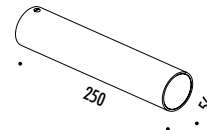

CODICE / CODE	FINITURA / FINISHING	PREZZO / PRICE €	CARATTERISTICHE / TECHNICAL INFO
104100	STANDARD	255,00	220 / 240 V - 50 / 60 Hz - MAX 48 W - G9 LAMPADINA INCLUSA BULB INCLUDED
			COD. 50721070 HALOGEN - 42 W INCLUDED