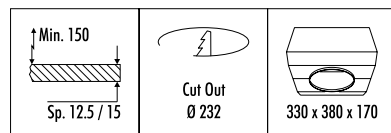

DESIGN CLAUDIO NOBILI BIENNA - 2011
LAMPADA DA INCASSO DA SOFFITTO LED - METALLO
RECESSED CEILING LED LAMP - METAL

CE F IP 20

CODICE / CODE	FINITURA / FINISHING	PREZZO / PRICE €	CARATTERISTICHE / TECHNICAL INFO
160203	BIANCO OPACO / MATT WHITE	250,00	220 / 240 V - 50 / 60 Hz - 19 W LED - 1050 mA DC - 3000 °K KIT INSTALLAZIONE OBBLIGATORIO NON INCLUSO KIT INSTALLAZIONE NON OBBLIGATORIO PER CARTONGESSO DIMENSIONI TAGLIO CARTONGESSO Ø 232 mm SPAZIO MINIMO PER INCASSO 150 mm NON DIMMERABILE - TRASFORMATORE INCLUSO COMPULSORY INSTALLATION KIT NOT INCLUDED NOT COMPULSORY INSTALLATION KIT FOR PLASTERBOARD PLASTERBOARD CUT-OUT Ø 232 mm MINIMUM SPACE FOR MOUNTING 150 mm NOT DIMMABLE - TRANSFORMER INCLUDED

KIT INSTALLAZIONE OBBLIGATORI / COMPULSORY INSTALLATION KITS

164100	STANDARD	60,00	CASSAFORMA MURATURA / CONCRETE BOX

DESIGN DAVIDE GROPPI - 2007
LAMPADA DA INCASSO DA PARETE O DA SOFFITTO LED
RIFLETTORE ORIENTABILE - METALLO
RECESSED WALL OR CEILING LED LAMP
ADJUSTABLE REFLECTOR - METAL

CE F IP 20

CODICE / CODE	FINITURA / FINISHING	PREZZO / PRICE €	CARATTERISTICHE / TECHNICAL INFO
167003	BIANCO OPACO / MATT WHITE	235,00	5 W LED - 24 V DC - 3000 °K KIT INSTALLAZIONE OBBLIGATORIO NON INCLUSO TRASFORMATORE NON INCLUSO - VEDI PAG. 145 COMPULSORY INSTALLATION KIT NOT INCLUDED TRANSFORMER NOT INCLUDED - SEE PAGE 145

KIT INSTALLAZIONE OBBLIGATORI / COMPULSORY INSTALLATION KITS

116503	BIANCO OPACO / MATT WHITE 12,5 mm	22,00	CORNICE PER CARTONGESSO 12,5 / 15 mm DIMENSIONI TAGLIO CARTONGESSO 85 x 97 mm SPAZIO MINIMO PER INCASSO 65 mm PLASTERBOARD KIT 12,5 / 15 mm PLASTERBOARD CUT-OUT 85 x 97 mm MINIMUM SPACE FOR MOUNTING 65 mm
121303	BIANCO OPACO / MATT WHITE 15 mm	25,00	
165500	STANDARD	30,00	CASSAFORMA MURATURA / CONCRETE BOX