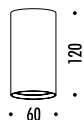

DESIGN 1999
LAMPADA DA SOFFITTO ALOGENA / LED - METALLO
CEILING HALOGEN / LED LAMP - METAL

CE IP 20 0.5m

DESIGN 2003
LAMPADA DA SOFFITTO ALOGENA / LED - METALLO
CEILING HALOGEN / LED LAMP - METAL

CE IP 20 0.5m

CODICE / CODE	FINITURA / FINISHING	PREZZO / PRICE €	CARATTERISTICHE / TECHNICAL INFO
103503	BIANCO OPACO / MATT WHITE	145,00	220 / 240 V - 50 / 60 Hz - MAX 35 W - GU10 LAMPADINA ALOGENA INCLUSA HALOGEN BULB INCLUDED
			COD. 50720060 HALOGEN - 35 W INCLUDED
			COD. 50721110 LED - 6 W NOT INCLUDED

CODICE / CODE	FINITURA / FINISHING	PREZZO / PRICE €	CARATTERISTICHE / TECHNICAL INFO
118303	BIANCO OPACO / MATT WHITE	190,00	OZEN S 210 220 / 240 V - 50 / 60 Hz - MAX 75 W - E27 ALTEZZA 210 mm - LAMPADINA ALOGENA INCLUSA HEIGHT 210 mm - HALOGEN BULB INCLUDED
			COD. 50720100 HALOGEN - 75 W INCLUDED
			COD. 50721150 LED - 11 W NOT INCLUDED

151903	BIANCO OPACO / MATT WHITE	230,00	OZEN S 300 220 / 240 V - 50 / 60 Hz - MAX 100 W - E27 ALTEZZA 300 mm - LAMPADINA ALOGENA INCLUSA HEIGHT 300 mm - HALOGEN BULB INCLUDED
			COD. 50720900 HALOGEN - 100 W INCLUDED
			COD. 50721150 LED - 11 W NOT INCLUDED