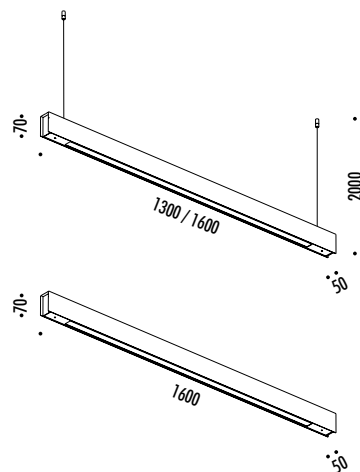

DESIGN 2004
LAMPADA DA SOSPENSIONE E DA SOFFITTO - METALLO - POLICARBONATO
SUSPENSION AND CEILING LAMP - METAL - POLYCARBONATE

CE IP 20

CODICE / CODE	FINITURA / FINISHING	PREZZO / PRICE €	CARATTERISTICHE / TECHNICAL INFO
163303	BIANCO OPACO / MATT WHITE	360,00	SPY 54 220 / 240 V - 50 / 60 Hz - 54 W - G5 LAMPADINA INCLUSA - NON DIMMERABILE CAVO BIANCO - ROSONE BIANCO BULB INCLUDED - NOT DIMMABLE - WHITE CABLE - WHITE CEILING ROSE COD. 50720410 FLUORESCENT - 54 W INCLUDED
124603	BIANCO OPACO / MATT WHITE	390,00	SPY 80 220 / 240 V - 50 / 60 Hz - 80 W - G5 LAMPADINA INCLUSA - NON DIMMERABILE CAVO BIANCO - ROSONE BIANCO BULB INCLUDED - NOT DIMMABLE - WHITE CABLE - WHITE CEILING ROSE COD. 50720420 FLUORESCENT - 80 W INCLUDED
151803	BIANCO OPACO / MATT WHITE	385,00	SPY 80 PL - LAMPADA DA SOFFITTO - CEILING LAMP 220 / 240 V - 50 / 60 Hz - 80 W - G5 LAMPADINA INCLUSA - NON DIMMERABILE BULB INCLUDED - NOT DIMMABLE COD. 50720420 FLUORESCENT - 80 W INCLUDED