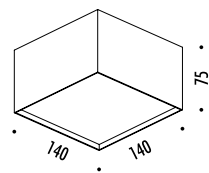

DESIGN ALBERTO ZATTIN - 2000
LAMPADA DA PARETE - METALLO - VETRO
WALL LAMP - METAL - GLASS

CE ∇ IP 20 $\square$ 0.5m $\blacksquare$

CODICE / CODE	FINITURA / FINISHING	PREZZO / PRICE €	CARATTERISTICHE / TECHNICAL INFO
105303	BIANCO OPACO / MATT WHITE	245,00	220 / 240 V - 50 / 60 Hz - MAX 100 W - R7s LAMPADINA INCLUSA BULB INCLUDED
			COD. 50721000 HALOGEN - 80 W INCLUDED

DESIGN DAVIDE GROPPI - ALBERTO ZATTIN - 2000
LAMPADA DA PARETE - METALLO
WALL LAMP - METAL

CE ∇ IP 20 $\square$ 0.5m $\blacksquare$

CODICE / CODE	FINITURA / FINISHING	PREZZO / PRICE €	CARATTERISTICHE / TECHNICAL INFO
105803	BIANCO OPACO / MATT WHITE	260,00	220 / 240 V - 50 / 60 Hz - MAX 200 W - R7s LAMPADINA INCLUSA BULB INCLUDED
			COD. 50721030 HALOGEN - 160 W INCLUDED