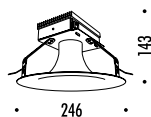

DESIGN CLAUDIO NOBILI BIENNA - 2011
LAMPADA DA INCASSO DA SOFFITTO LED - METALLO
RECESSED CEILING LED LAMP - METAL

CE F IP 20

CODICE / CODE	FINITURA / FINISHING	PREZZO / PRICE €	CARATTERISTICHE / TECHNICAL INFO
160203	BIANCO OPACO / MATT WHITE	250,00	220 / 240 V - 50 / 60 Hz - 19 W LED - 1050 mA DC - 3000 °K KIT INSTALLAZIONE OBBLIGATORIO NON INCLUSO KIT INSTALLAZIONE NON OBBLIGATORIO PER CARTONGESSO DIMENSIONI TAGLIO CARTONGESSO Ø 232 mm SPAZIO MINIMO PER INCASSO 150 mm NON DIMMERABILE - TRASFORMATORE INCLUSO COMPULSORY INSTALLATION KIT NOT INCLUDED NOT COMPULSORY INSTALLATION KIT FOR PLASTERBOARD PLASTERBOARD CUT-OUT Ø 232 mm MINIMUM SPACE FOR MOUNTING 150 mm NOT DIMMABLE - TRANSFORMER INCLUDED

KIT INSTALLAZIONE OBBLIGATORI / COMPULSORY INSTALLATION KITS

164100	STANDARD	60,00	CASSAFORMA MURATURA / CONCRETE BOX

DESIGN DAVIDE GROPPI - 2007
LAMPADA DA INCASSO DA PARETE O DA SOFFITTO LED
RIFLETTORE ORIENTABILE - METALLO
RECESSED WALL OR CEILING LED LAMP
ADJUSTABLE REFLECTOR - METAL

CE F IP 20

CODICE / CODE	FINITURA / FINISHING	PREZZO / PRICE €	CARATTERISTICHE / TECHNICAL INFO
167003	BIANCO OPACO / MATT WHITE	235,00	5 W LED - 24 V DC - 3000 °K KIT INSTALLAZIONE OBBLIGATORIO NON INCLUSO TRASFORMATORE NON INCLUSO - VEDI PAG. 145 COMPULSORY INSTALLATION KIT NOT INCLUDED TRANSFORMER NOT INCLUDED - SEE PAGE 145

KIT INSTALLAZIONE OBBLIGATORI / COMPULSORY INSTALLATION KITS

116503	BIANCO OPACO / MATT WHITE 12,5 mm	22,00	CORNICE PER CARTONGESSO 12,5 / 15 mm DIMENSIONI TAGLIO CARTONGESSO 85 x 97 mm SPAZIO MINIMO PER INCASSO 65 mm PLASTERBOARD KIT 12,5 / 15 mm PLASTERBOARD CUT-OUT 85 x 97 mm MINIMUM SPACE FOR MOUNTING 65 mm
121303	BIANCO OPACO / MATT WHITE 15 mm	25,00	
165500	STANDARD	30,00	CASSAFORMA MURATURA / CONCRETE BOX