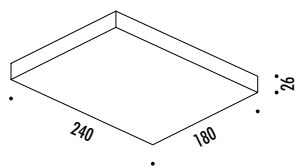

DESIGN 2011
LAMPADA DA PARETE LED - METALLO
WALL LED LAMP - METAL

CE IP 20