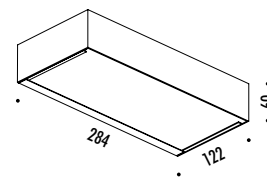

CODICE / CODE	FINITURA / FINISHING	PREZZO / PRICE €	CARATTERISTICHE / TECHNICAL INFO
105001	CROMO LUCIDO / POLISHED CHROME	245,00	220 / 240 V - 50 / 60 Hz - 18 W - 2G11 LAMPADINA INCLUSA - NON DIMMERABILE BULB INCLUDED - NOT DIMMABLE
105003	BIANCO OPACO / MATT WHITE	245,00	
105004	NERO OPACO / MATT BLACK	245,00	
			COD. 50720820 FLUORESCENT - 18 W INCLUDED