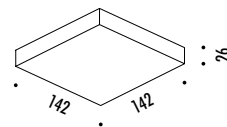

DESIGN OMAR CARRAGLIA - DAVIDE GROPPI - 2003
LAMPADA DA PARETE - METALLO
WALL LAMP - METAL

CE IP 20 0.5m