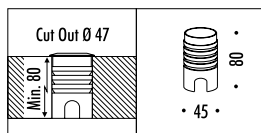

DESIGN DAVIDE GROPPI - 2011
LAMPADA DA TERRA LED - METALLO
FLOOR LED LAMP - METAL

CE F IP 67

DESIGN DAVIDE GROPPI - 2011
LAMPADA DA PARETE LED - METALLO
WALL LED LAMP - METAL

CE F IP 67