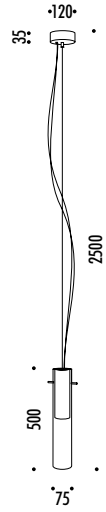

CHIC 50

DESIGN DAVIDE GROPPI - 2004
LAMPADA DA SOSPENSIONE ALOGENA / LED - METALLO - VETRO
SUSPENSION HALOGEN / LED LAMP - METAL - GLASS

CE IP 20 0.5 m

CODICE / CODE	FINITURA / FINISHING	PREZZO / PRICE €	CARATTERISTICHE / TECHNICAL INFO
123403	BIANCO OPACO / MATT WHITE	440,00	220 / 240 V - 50 / 60 Hz - MAX 50 W - GU10 LAMPADINA ALOGENA INCLUSA - CAVI TRASPARENTI - ROSONE BIANCO HALOGEN BULB INCLUDED - TRANSPARENT CABLES - WHITE CEILING ROSE
123404	NERO OPACO / MATT BLACK	440,00	
			COD. 50720550 HALOGEN - 50 W INCLUDED
			COD. 50721110 LED - 6 W NOT INCLUDED