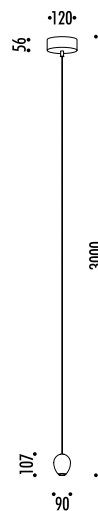

CODICE / CODE	FINITURA / FINISHING	PREZZO / PRICE €	CARATTERISTICHE / TECHNICAL INFO
156803	BIANCO OPACO / MATT WHITE	310,00	230 / 240 V - 50 / 60 Hz - MAX 20 W 12 V - GU4 LAMPADINA ALOGENA INCLUSA - CAVO BIANCO - ROSONE BIANCO HALOGEN BULB INCLUDED - WHITE CABLE - WHITE CEILING ROSE
			COD. 50720690 HALOGEN - 20 W INCLUDED
			COD. 50721180 LED - 4 W NOT INCLUDED

DESIGN MASSIMILIANO ALAJMO - RAFFAELE ALAJMO - 2010
LAMPADA DA SOSPENSIONE ALOGENA / LED - METALLO
SUSPENSION HALOGEN / LED LAMP - METAL

CE IP 20 0.5m