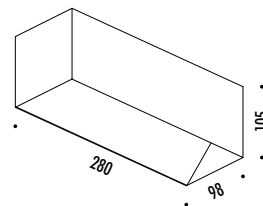

CODICE / CODE	FINITURA / FINISHING	PREZZO / PRICE €	CARATTERISTICHE / TECHNICAL INFO
145203	BIANCO OPACO / MATT WHITE	260,00	220 / 240 V - 50 / 60 Hz - MAX 120 W - R7s LAMPADINA INCLUSA BULB INCLUDED
			COD. 50721020 HALOGEN - 120 W INCLUDED