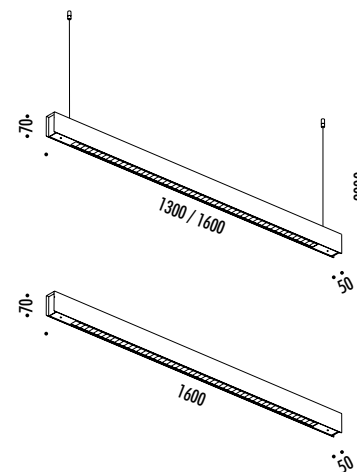

DESIGN 2004
LAMPADA DA SOSPENSIONE E DA SOFFITTO - METALLO
SUSPENSION AND CEILING LAMP - METAL

CE IP 20