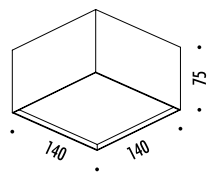

DESIGN ALBERTO ZATTIN - 2011
LAMPADA DA SOFFITTO LED - METALLO - VETRO
CEILING LED LAMP - METAL - GLASS

CE IP 20

CODICE / CODE	FINITURA / FINISHING	PREZZO / PRICE €	CARATTERISTICHE / TECHNICAL INFO
166203	BIANCO OPACO / MATT WHITE	330,00	220 / 240 V - 50 / 60 Hz - 18 W LED - 3000 °K NON DIMMERABILE NOT DIMMABLE

DESIGN ALBERTO ZATTIN - 2000
LAMPADA DA SOFFITTO - METALLO - VETRO
CEILING LAMP - METAL - GLASS

CE IP 20 0.5m