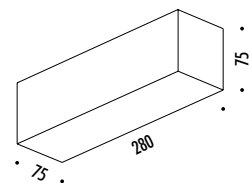

CODICE / CODE	FINITURA / FINISHING	PREZZO / PRICE €	CARATTERISTICHE / TECHNICAL INFO
105303	BIANCO OPACO / MATT WHITE	245,00	220 / 240 V - 50 / 60 Hz - MAX 100 W - R7s LAMPADINA INCLUSA BULB INCLUDED
			COD. 50721000 HALOGEN - 80 W INCLUDED

DESIGN DAVIDE GROPPI - ALBERTO ZATTIN - 2000
LAMPADA DA PARETE - METALLO
WALL LAMP - METAL

CE ∇ IP 20 $\square$ 0.5m $\blacksquare$