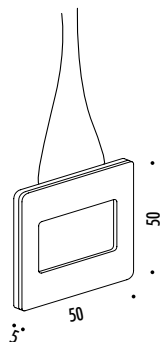

DESIGN ALESSANDRA DALLAGIOVANNA - DAVIDE GROPPI - 2009
CIONDOLO LUMINOSO CON LUCE LED A LENTA INTERMITTENZA
METALLO - POLICARBONATO
LUMINOUS LED PENDANT WITH SLOWLY FLASHING LIGHT
METAL - POLYCARBONATE

CE F IP 20