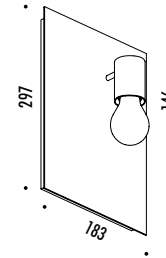

DESIGN DAVIDE GROPPI - 2012  
 LAMPADA DA PARETE - METALLO  
 WALL LAMP - METAL

CE  IP 20  0.5m 

CODICE / CODE	FINITURA / FINISHING	PREZZO / PRICE €	CARATTERISTICHE / TECHNICAL INFO
168103	BIANCO OPACO / MATT WHITE	210,00	220 / 240 V - 50 / 60 Hz - MAX 60 W - E27 LAMPADINA TRASPARENTE INCLUSA CLEAR BULB INCLUDED
			 COD. 50720850 - 60 W INCLUDED