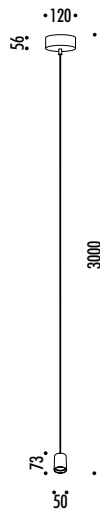

DESIGN DAVIDE GROPPI - 2008
LAMPADA DA SOSPENSIONE ALOGENA / LED - METALLO
SUSPENSION HALOGEN / LED LAMP - METAL

CE F IP 20 0.5m