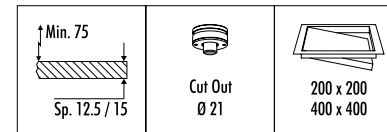

DESIGN DAVIDE GROPPI - 2010
LAMPADA DA INCASSO DA SOFFITTO LED - METALLO
RECESSED CEILING LED LAMP - METAL

CE IP 20

CODICE / CODE	FINITURA / FINISHING	PREZZO / PRICE €	CARATTERISTICHE / TECHNICAL INFO
164700	STANDARD	330,00	220 / 240 V - 50 / 60 Hz - 10 W LED - 500 mA DC - 3000 °K FORO VISIBILE Ø 18 mm KIT INSTALLAZIONE OBBLIGATORIO NON INCLUSO TRASFORMATORE INCLUSO - VEDI PAG. 145 VISIBLE HOLE Ø 18 mm COMPULSORY INSTALLATION KIT NOT INCLUDED TRANSFORMER INCLUDED - SEE PAGE 145
167600	STANDARD DIM DALI VERSION	370,00	

KIT INSTALLAZIONE OBBLIGATORI / COMPULSORY INSTALLATION KITS

165304	NERO OPACO / MATT BLACK	50,00	FLANGIA PER CARTONGESSO 12,5 / 15 mm DIMENSIONI TAGLIO CARTONGESSO Ø 21 mm SPAZIO MINIMO PER INCASSO 75 mm PLASTERBOARD FLANGE 12,5 / 15 mm PLASTERBOARD CUT-OUT Ø 21 mm MINIMUM SPACE FOR MOUNTING 75 mm

KIT INSTALLAZIONE OPZIONALE / OPTIONAL INSTALLATION KITS

164200	STANDARD 200 x 200 mm	80,00	PANNELLO PER CARTONGESSO 12,5 mm DIMENSIONI TAGLIO CARTONGESSO 200 x 200 mm / 400 x 400 mm PLASTERBOARD PANEL 12,5 mm PLASTERBOARD CUT-OUT 200 x 200 mm / 400 x 400 mm
166900	STANDARD 400 x 400 mm	110,00