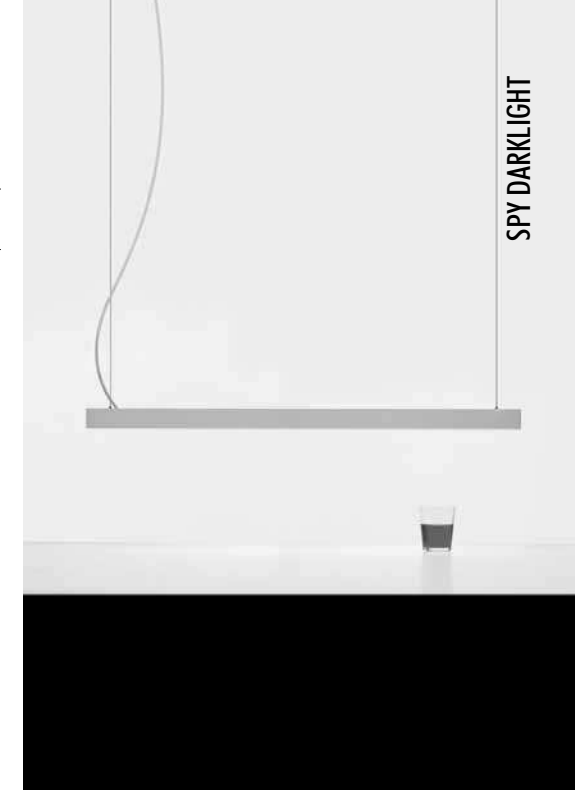

DESIGN 2004
LAMPADA DA SOSPENSIONE E DA SOFFITTO - METALLO - POLICARBONATO
SUSPENSION AND CEILING LAMP - METAL - POLYCARBONATE

CE IP 20

CODICE / CODE	FINITURA / FINISHING	PREZZO / PRICE €	CARATTERISTICHE / TECHNICAL INFO
163303	BIANCO OPACO / MATT WHITE	360,00	SPY 54 220 / 240 V - 50 / 60 Hz - 54 W - G5 LAMPADINA INCLUSA - NON DIMMERABILE CAVO BIANCO - ROSONE BIANCO BULB INCLUDED - NOT DIMMABLE - WHITE CABLE - WHITE CEILING ROSE COD. 50720410 FLUORESCENT - 54 W INCLUDED
124603	BIANCO OPACO / MATT WHITE	390,00	SPY 80 220 / 240 V - 50 / 60 Hz - 80 W - G5 LAMPADINA INCLUSA - NON DIMMERABILE CAVO BIANCO - ROSONE BIANCO BULB INCLUDED - NOT DIMMABLE - WHITE CABLE - WHITE CEILING ROSE COD. 50720420 FLUORESCENT - 80 W INCLUDED
151803	BIANCO OPACO / MATT WHITE	385,00	SPY 80 PL - LAMPADA DA SOFFITTO - CEILING LAMP 220 / 240 V - 50 / 60 Hz - 80 W - G5 LAMPADINA INCLUSA - NON DIMMERABILE BULB INCLUDED - NOT DIMMABLE COD. 50720420 FLUORESCENT - 80 W INCLUDED

DESIGN 2004
LAMPADA DA SOSPENSIONE E DA SOFFITTO - METALLO
SUSPENSION AND CEILING LAMP - METAL

CE IP 20