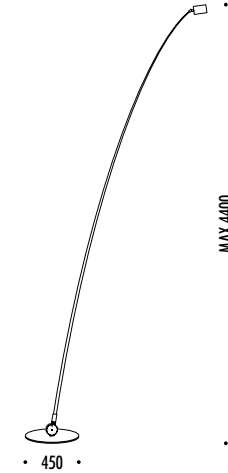

CODICE / CODE	FINITURA / FINISHING	PREZZO / PRICE €	CARATTERISTICHE / TECHNICAL INFO
159303	BIANCO OPACO / MATT WHITE	940,00	230 V - 50 / 60 Hz - MAX 60 W 12 V - G53 LAMPADINA INCLUSA - DIMMER - CAVO TRASPARENTE BULB INCLUDED - DIMMER - TRANSPARENT CABLE
159304	NERO OPACO / MATT BLACK	940,00	
			⚡ COD. 50720970 HALOGEN - 60 W INCLUDED