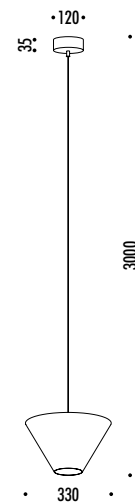

DESIGN DAVIDE GROPPI - 2011  
LAMPADA DA SOSPENSIONE LED - METALLO - VETRO  
SUSPENSION LED LAMP - METAL - GLASS

CE   IP 20

CODICE / CODE	FINITURA / FINISHING	PREZZO / PRICE €	CARATTERISTICHE / TECHNICAL INFO
159203	BIANCO OPACO / MATT WHITE	260,00	1,2 W LED - 350 mA DC - 3000 °K CAVO BIANCO - ROSONE BIANCO INSTALLAZIONE SU CARTONGESSO CON ROSONE A FILO E FISSAGGIO MAGNETICO KIT INSTALLAZIONE OBBLIGATORIO INCLUSO DIMENSIONI TAGLIO CARTONGESSO 85 x 97 mm SPAZIO MINIMO INCASSO 120 mm TRASFORMATORE NON INCLUSO - VEDI PAG. 145 WHITE CABLE - WHITE CEILING ROSE INSTALLATION ON PLASTERBOARD WITH FLAT ROSE AND MAGNETIC FIXING COMPULSORY INSTALLATION KIT INCLUDED PLASTERBOARD CUT-OUT 85 x 97 mm MINIMUM SPACE FOR MOUNTING 120 mm TRANSFORMER NOT INCLUDED - SEE PAGE 145

DESIGN DAVIDE GROPPI - 2005  
LAMPADA DA SOSPENSIONE - CARTA GIAPPONESE - PVC  
SUSPENSION LAMP - JAPANESE PAPER - PVC

CE  IP 20

CODICE / CODE	FINITURA / FINISHING	PREZZO / PRICE €	CARATTERISTICHE / TECHNICAL INFO
137200	STANDARD	1.410,00	<b>MOON 80</b> 220 / 240 V - 50 / 60 Hz - MAX 105 W - E27 LAMPADINA FLUORESCENTE INCLUSA - CAVO BIANCO - ROSONE BIANCO FLUORESCENT BULB INCLUDED - WHITE CABLE - WHITE CEILING ROSE
			 COD. 50720780 FLUORESCENT - 23 W INCLUDED
			 COD. 50721160 HALOGEN - 105 W NOT INCLUDED
157100	STANDARD	2.790,00	<b>MOON 120</b> 220 / 240 V - 50 / 60 Hz - MAX 105 W - E27 LAMPADINA FLUORESCENTE INCLUSA - CAVO BIANCO - ROSONE BIANCO FLUORESCENT BULB INCLUDED - WHITE CABLE - WHITE CEILING ROSE
			 COD. 50721190 FLUORESCENT - 60 W INCLUDED
			 COD. 50721160 HALOGEN - 105 W NOT INCLUDED

DESIGN OMAR CARRAGLIA - 2009  
LAMPADA DA SOSPENSIONE - METALLO  
SUSPENSION LAMP - METAL

CE F IP 20 0.5m

CODICE / CODE	FINITURA / FINISHING	PREZZO / PRICE €	CARATTERISTICHE / TECHNICAL INFO
150703	BIANCO OPACO / MATT WHITE	210,00	220 / 240 V - 50 / 60 Hz - MAX 75 W - E27 LAMPADINA INCLUSA - CAVO BIANCO - ROSONE BIANCO BULB INCLUDED - WHITE CABLE - WHITE CEILING ROSE
			 COD. 50720100 HALOGEN - 75 W INCLUDED