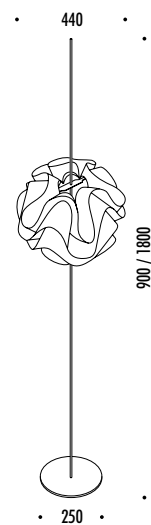

CODICE / CODE	FINITURA / FINISHING	PREZZO / PRICE €	CARATTERISTICHE / TECHNICAL INFO
104200	STANDARD	470,00	220 / 240 V - 50 / 60 Hz - MAX 23 W - E27 LAMPADINA INCLUSA - CAVI TRASPARENTI - ROSONE BIANCO BULB INCLUDED - TRANSPARENT CABLES - WHITE CEILING ROSE
			COD. 50720780 FLUORESCENT - 23 W INCLUDED

DESIGN DAVIDE GROPPI - ALBERTO ZATTIN - 2000
DESIGN PARALUME POUL CHRISTIANSEN - LE KLINT - 1971
LAMPADA DA TERRA - METALLO - PVC
FLOOR LAMP - METAL - PVC

CE IP 20