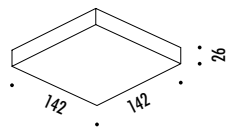

DESIGN OMAR CARRAGLIA - DAVIDE GROPPI - 2011
LAMPADA DA PARETE LED - METALLO
WALL LED LAMP - METAL

CE IP 20