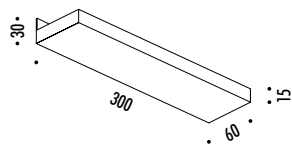

DESIGN OMAR CARRAGLIA - 2012
LAMPADA DA PARETE LED - METALLO
WALL LED LAMP - METAL

CE F IP 20

CODICE / CODE	FINITURA / FINISHING	PREZZO / PRICE €	CARATTERISTICHE / TECHNICAL INFO
168503	BIANCO OPACO / MATT WHITE	290,00	12 W LED - 350 mA DC - 3000 °K TRASFORMATORE NON INCLUSO - VEDI PAG. 145 TRANSFORMER NOT INCLUDED - SEE PAGE 145
168504	NERO OPACO / MATT BLACK	290,00	

DESIGN DAVIDE GROPPI - 2011
LAMPADA DA PARETE LED - METALLO - POLICARBONATO
WALL LED LAMP - METAL - POLYCARBONATE

CE F IP 20