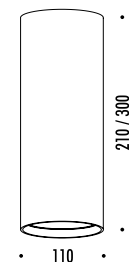

CODICE / CODE	FINITURA / FINISHING	PREZZO / PRICE €	CARATTERISTICHE / TECHNICAL INFO
103503	BIANCO OPACO / MATT WHITE	145,00	220 / 240 V - 50 / 60 Hz - MAX 35 W - GU10 LAMPADINA ALOGENA INCLUSA HALOGEN BULB INCLUDED
			COD. 50720060 HALOGEN - 35 W INCLUDED
			COD. 50721110 LED - 6 W NOT INCLUDED

CODICE / CODE	FINITURA / FINISHING	PREZZO / PRICE €	CARATTERISTICHE / TECHNICAL INFO
118303	BIANCO OPACO / MATT WHITE	190,00	OZEN S 210 220 / 240 V - 50 / 60 Hz - MAX 75 W - E27 ALTEZZA 210 mm - LAMPADINA ALOGENA INCLUSA HEIGHT 210 mm - HALOGEN BULB INCLUDED
			COD. 50720100 HALOGEN - 75 W INCLUDED
			COD. 50721150 LED - 11 W NOT INCLUDED

151903	BIANCO OPACO / MATT WHITE	230,00	OZEN S 300 220 / 240 V - 50 / 60 Hz - MAX 100 W - E27 ALTEZZA 300 mm - LAMPADINA ALOGENA INCLUSA HEIGHT 300 mm - HALOGEN BULB INCLUDED
			COD. 50720900 HALOGEN - 100 W INCLUDED
			COD. 50721150 LED - 11 W NOT INCLUDED