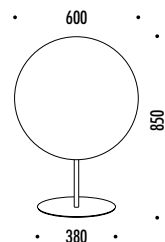

CE F IP 20

CODICE / CODE	FINITURA / FINISHING	PREZZO / PRICE €	CARATTERISTICHE / TECHNICAL INFO
148200	STANDARD	620,00	230 V - 50 Hz - MAX 105 W - E27 LAMPADINA INCLUSA - DIMMER - CAVO BIANCO - BASE BIANCA BULB INCLUDED - DIMMER - WHITE CABLE - WHITE BASE
			COD. 50721160 HALOGEN - 105 W INCLUDED

DESIGN OMAR CARRAGLIA - 2009
LAMPADA DA SOSPENSIONE - METALLO
SUSPENSION LAMP - METAL

CE F IP 20 0.5m

CODICE / CODE	FINITURA / FINISHING	PREZZO / PRICE €	CARATTERISTICHE / TECHNICAL INFO
150703	BIANCO OPACO / MATT WHITE	210,00	220 / 240 V - 50 / 60 Hz - MAX 75 W - E27 LAMPADINA INCLUSA - CAVO BIANCO - ROSONE BIANCO BULB INCLUDED - WHITE CABLE - WHITE CEILING ROSE
			COD. 50720100 HALOGEN - 75 W INCLUDED