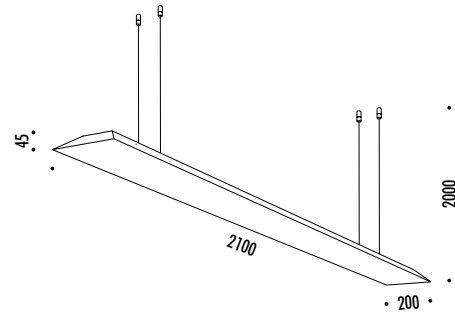

CODICE / CODE	FINITURA / FINISHING	PREZZO / PRICE €	CARATTERISTICHE / TECHNICAL INFO
138003	BIANCO OPACO / MATT WHITE	615,00	220 / 240 V - 50 / 60 Hz - 2 x 80 W - G5 LAMPADINE INCLUSE - CAVO BIANCO - ROSONE BIANCO
147403	BIANCO OPACO VERSIONE DIM DALI / MATT WHITE DIM DALI VERSION	750,00	BULBS INCLUDED - WHITE CABLE - WHITE CEILING ROSE
			COD. 50720420 FLUORESCENT - 2 x 80 W INCLUDED

DESIGN MAURO FERRARI - 2004
LAMPADA DA TERRA CON DIMMER - METALLO
FLOOR LAMP WITH DIMMER - METAL

CE IP 20