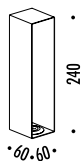

DESIGN DAVIDE GROPPI - 2011
LAMPADA DA TERRA LED - METALLO
FLOOR LED LAMP - METAL

CE F IP 67