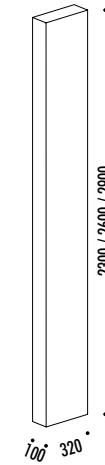

CODICE / CODE	FINITURA / FINISHING	PREZZO / PRICE €	CARATTERISTICHE / TECHNICAL INFO
127003	BIANCO OPACO / MATT WHITE	1.605,00	BANNER 230 220 / 240 V - 50 / 60 Hz - 4 x 54 W - G5
127011	INOX LUCIDO / POLISHED INOX	1.750,00	LAMPADINE INCLUSE - DIMMER - CAVO BIANCO BULBS INCLUDED - DIMMER - WHITE CABLE
			COD. 50720410 FLUORESCENT - 4 x 54 W INCLUDED

127103	BIANCO OPACO / MATT WHITE	1.855,00	BANNER 260 220 / 240 V - 50 / 60 Hz - 2 x 54 W + 2 x 80 W - G5
127111	INOX LUCIDO / POLISHED INOX	2.020,00	LAMPADINE INCLUSE - DIMMER - CAVO BIANCO BULBS INCLUDED - DIMMER - WHITE CABLE
			COD. 50720410 FLUORESCENT - 2 x 54 W INCLUDED
			COD. 50720420 FLUORESCENT - 2 x 80 W INCLUDED

124703	BIANCO OPACO / MATT WHITE	2.080,00	BANNER 290 220 / 240 V - 50 / 60 Hz - 4 x 80 W - G5
124711	INOX LUCIDO / POLISHED INOX	2.275,00	LAMPADINE INCLUSE - DIMMER - CAVO BIANCO BULBS INCLUDED - DIMMER - WHITE CABLE
			COD. 50720420 FLUORESCENT - 4 x 80 W INCLUDED